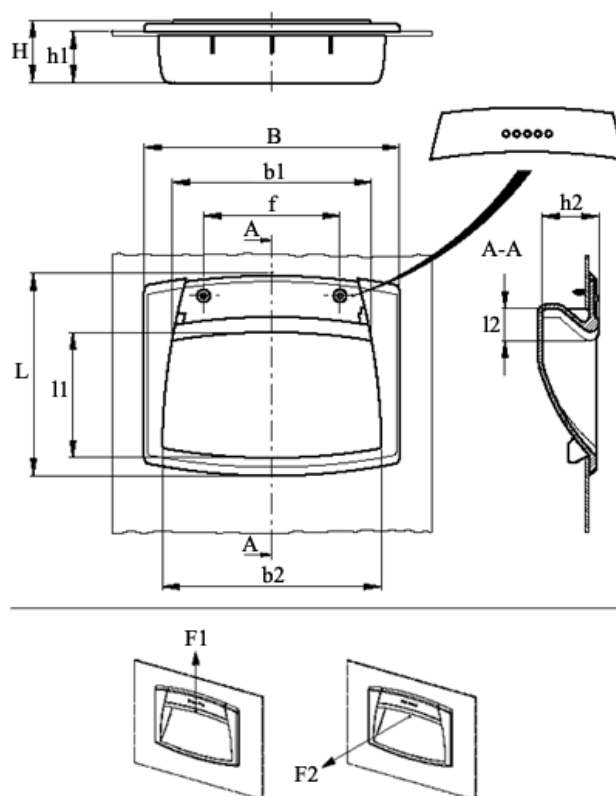

Article number: 23052611215

Description: E+G Flush pull handle, snap mount.
EPR.120-SH-C5

Measures

B	= 120	h2 = 26.5
b1	= 94	L = 95
b2	= 103	l1 = 58
f	= 64	l2 = 11
F1 (N)	= 1200	
F2 (N)	= 400	
H	= 28.5	
h1	= 24	